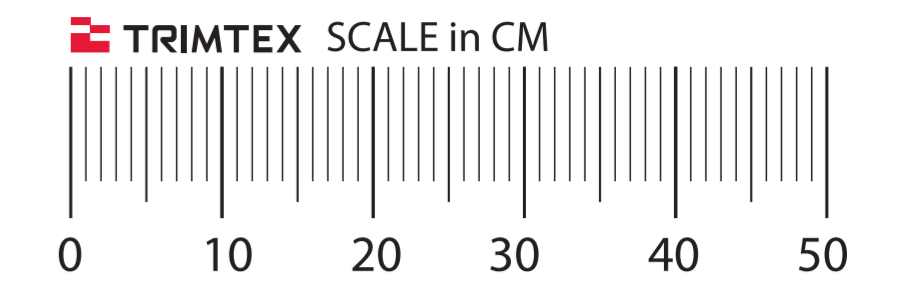

scale 1:5 (20%)

zipper: Black 580

flatlock: Black 9700

thread: Black 9700

E60-L/SS
E61-L/SS

RAPID LZR O-SHIRT
RAPID LZR WOMENS O-SHIRT

zipper: Black 580

flatlock: Black 9700

thread: Black 9700

E60-L/LS
E61-L/LS

RAPID LZR O-SHIRT
RAPID LZR WOMENS O-SHIRT

Trimtex contact: Mats Dahlén
Designer: Kristiina Seim
Last correction: 11.07.2012

Colours in design:

T15 Deep Black	-----
0-26-100-0	-----
T13 Dark Grey	-----
-----	-----